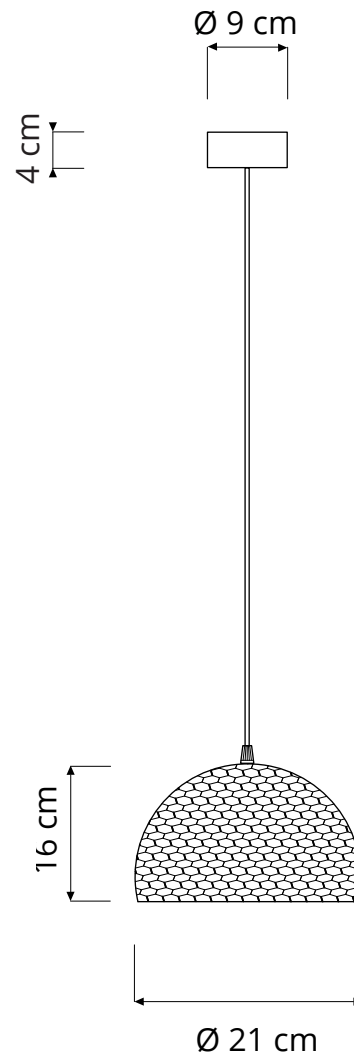

TRAMA 1 PENDANT

Trama 1 ($\varnothing 21\text{ cm} \times 16\text{ cm}$) max 42W hal-eco | E14 (220V) - E12 (120V)
 Equivalent W dimmable LED bulbs compatible | rec. LED 6W

Led color temperature recommended:
 neutral white 4200 °K / warm white 2700 °K

MATERIAL

Laprene, resin, viscose, 100% wool
 handmade

CANOPY COLOR

white

CABLE COLOR

yellow

red

blue

white

gold

orange fluo

INCLUDES 130 CM CORD AND LAPRENE (RUBBER) CEILING CANOPY.
 BULBS ARE NOT INCLUDED.

RECYCLED CARDBOARD

PROUDLY DESIGNED AND MADE
 IN ROME | ITALY

RESPONSIBLE HANDMADE
 QUALITY

WET CLOTH RECOMMENDED
 CLEANING