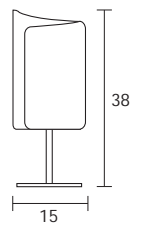

Disponibile in / Available in

006 foglia oro
gold leaf

033 foglia argento
silver leaf

053 satinato
satined