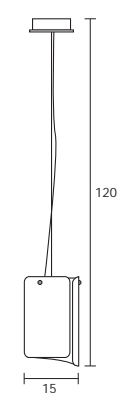

Disponibile in / Available in

006 foglia oro
gold leaf

033 foglia argento
silver leaf

053 satinato
satined