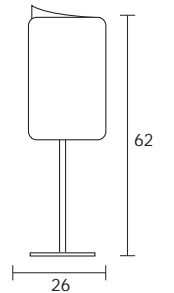

Disponibile in / Available in

006 foglia oro
gold leaf

033 foglia argento
silver leaf

053 satinato
satined