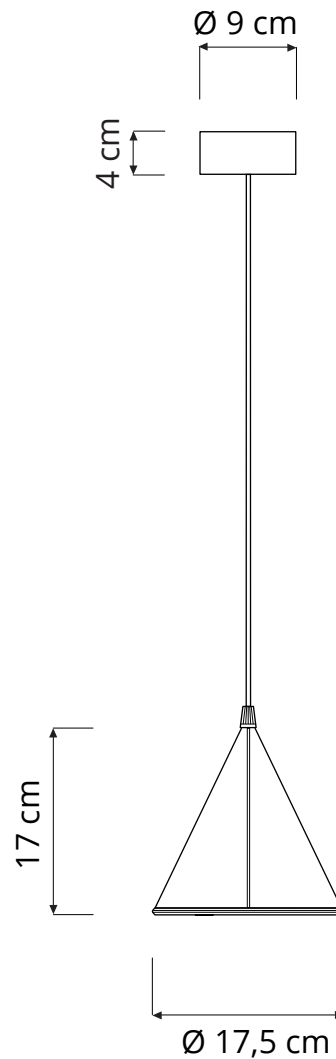

## PENDANT/WALL LAMP

**Pop 2** ( $\varnothing 17,5\text{ cm} \times 17\text{ cm}$ ) max 8W LED | E14 (220V) - E12 (120V)  
Equivalent W dimmable LED bulbs compatible | rec. LED 6W

Led color temperature recommended:  
neutral white 4200 °K / warm white 2700 °K