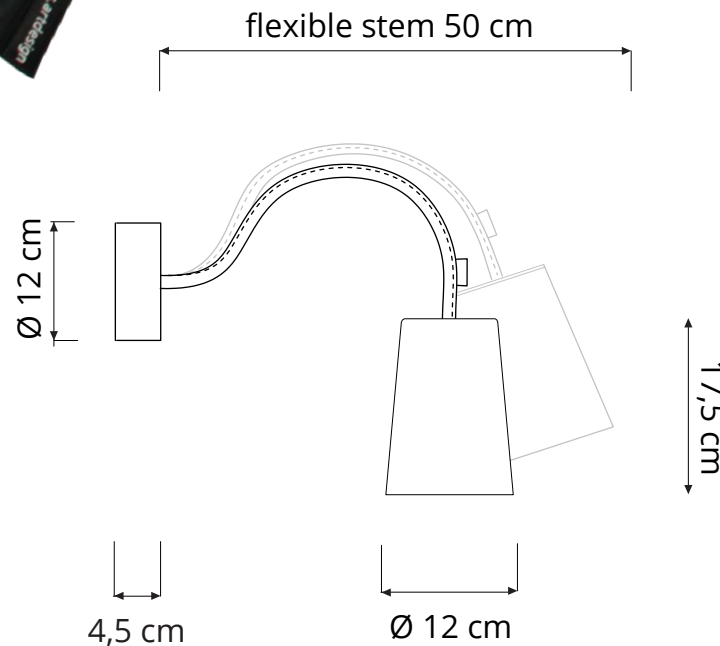

# PAINT A WALL LAMP

**Paint A** (Ø 12 cm x 17,5 cm) max 28W hal-eco | E14 (220V) - E12 (120V)  
Equivalent W dimmable LED bulbs compatible | rec. LED 6W

Led color temperature recommended:  
neutral white 4200 °K / warm white 2700 °K