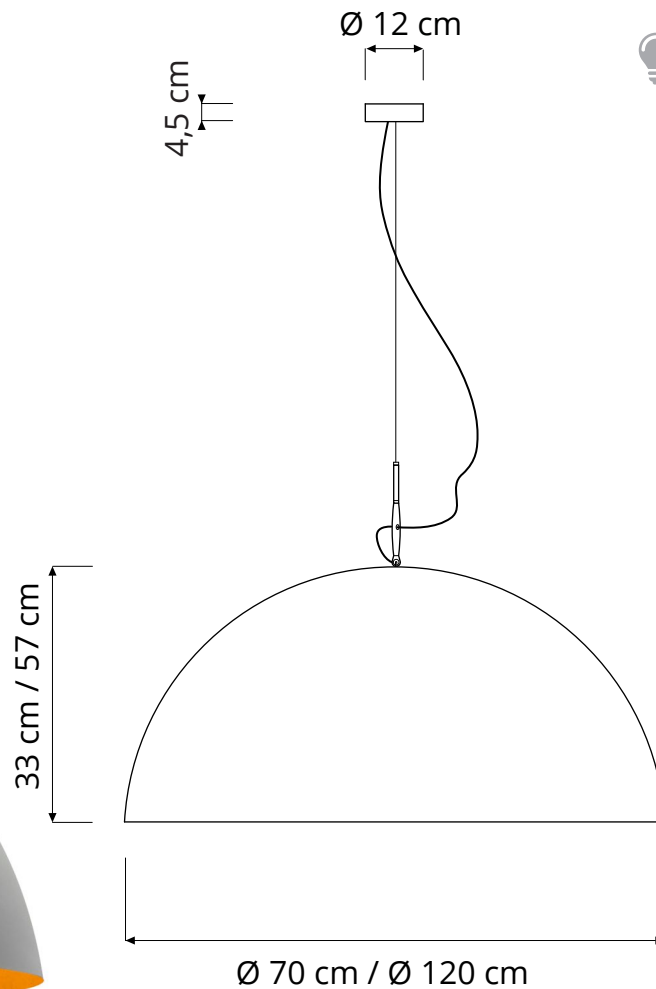

MEZZA LUNA 1/2

PENDANT Ø 70/120

Mezza luna 1 (Ø 70 cm) max 105W hal-eco | E27 (220V) - E26 (120V)
Equivalent W dimmable LED bulbs compatible | rec. LED 13W

Mezza luna 2 (Ø 120 cm) 2 x max 105W hal-eco | E27 (220V) - E26 (120V) - Equivalent W dimmable LED bulbs compatible | rec. LED 2 x 13w

Led color temperature recommended:
neutral white 4200 °K / warm white 2700 °K

MATERIALS

Mezza luna 1/2: laprene, nebulite (fiberglass), steel

Mezza luna 1/2 nebulite: laprene, nebulite, steel

Mezza luna 1/2 lavagna: laprene, nebulite, nylon, blackboard effect resin