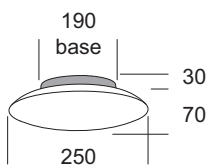

Mega 250

Articolo Item

Colore base Frame color

W_{max}

LUMEN

LUMEN/W

Codice Code

Articolo Item	BL	GI	RO	TR	W_{max}	Beam	LUMEN	IP	Waterproof	LUMEN/W	Outdoor
E27 mega 250 IP					1x46	E27	700	IP65	□	15	A
● Led mega 250 led-W					8,33	led	1090	IP65	⊕	131	D
● Led 24 mega 250 led24-W					8,33	led24V	1090	IP65	⊕	131	D
● Led DM mega 250 DM led-W					8,33	led	1090	IP65	⊕	131	D
● Led mega 250 led-N					8,33	led	1090	IP65	⊕	131	D
● Led 24 mega 250 led24-N					8,33	led24V	1090	IP65	⊕	131	D
● Led DM mega 250 DM led-N					8,33	led	1090	IP65	⊕	131	D

Mega 350

Articolo Item	BL	GI	RO	TR	W_{max}	Beam	LUMEN	IP	Waterproof	LUMEN/W	Outdoor
E27 mega 350 IP					1x57	E27	915	IP65	□	16	A
● Led mega 350 led-W					8,33	led	1090	IP65	⊕	131	D
● Led 24 mega 350 led24-W					8,33	led24V	1090	IP65	⊕	131	D
● Led DM mega 350 DM led-W					8,33	led	1090	IP65	⊕	131	D
● Led mega 350 led-N					8,33	led	1090	IP65	⊕	131	D
● Led 24 mega 350 led24-N					8,33	led24V	1090	IP65	⊕	131	D
● Led DM mega 350 DM led-N					8,33	led	1090	IP65	⊕	131	D

Colore base Frame color

● Nuova versione New version

BL RAL 5017
Blu Blue

GI RAL 1023
Giallo Yellow

RO RAL 3000
Rosso Red

TR
Trasparente Transparent

BI RAL 9016
Bianco White

Led Equipaggiata con led 3000K - Equipped with led 3000K

Led Equipaggiata con led 4000K - Equipped with led 4000K

Led 24 Installazione in zona 1 (in prossimità di vasche o docce CEI 64-8/7 art.701.32) con alimentatore remoto 24V non incluso e acquistabile separatamente (info pag. 9)
Led 24 Installation in zone 1 (near a bathtub or shower CEI 64-8/7 art.701.32) with 24V remote ballast not included and purchasable separately (info page 9)

Led DM **Led DM** Dimmerabile PUSH/DALI
Dimmable PUSH/DALI (info page 10)