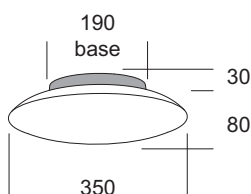

Mega 350

Articolo Item	BL	GI	RO	TR	W_{max}	Beam	LUMEN	IP	Waterproof	LUMEN/W	Outdoor
E27 mega 350 IP					1x57	E27	915	IP65	□	16	A
● Led mega 350 led-W					8,33	led	1090	IP65	⊕	131	D
● Led 24 mega 350 led24-W					8,33	led24V	1090	IP65	⊕	131	D
● Led DM mega 350 DM led-W					8,33	led	1090	IP65	⊕	131	D
● Led mega 350 led-N					8,33	led	1090	IP65	⊕	131	D
● Led 24 mega 350 led24-N					8,33	led24V	1090	IP65	⊕	131	D
● Led DM mega 350 DM led-N					8,33	led	1090	IP65	⊕	131	D

Colore base Frame color

● Nuova versione New version

BL RAL 5017
Blu Blue

GI RAL 1023
Giallo Yellow

RO RAL 3000
Rosso Red

TR
Trasparente Transparent

BI RAL 9016
Bianco White

Led Equipaggiata con led 3000K - Equipped with led 3000K

Led Equipaggiata con led 4000K - Equipped with led 4000K

Led 24 Installazione in zona 1 (in prossimità di vasche o docce CEI 64-8/7 art.701.32) con alimentatore remoto 24V non incluso e acquistabile separatamente (info pag. 9)
Led 24 Installation in zone 1 (near a bathtub or shower CEI 64-8/7 art.701.32) with 24V remote ballast not included and purchasable separately (info page 9)

Led DM **Led DM** Dimmerabile PUSH/DALI
Dimmable PUSH/DALI (info page 10)