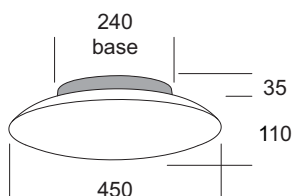

Mega 450

Articolo Item	Colore base Frame color				W_{max}	E27	LUMEN	IP	LUMEN/W	Icon
	BL	GI	RO	TR						
Codice Code										
E27 mega 450 IP	23305	23302	23303	23300	2x46	E27	1400	IP65	15	B
● Led mega 450 led-W	15185	15182	15183	15180	15,5	led	1860	IP65	120	D
● Led DM mega 450 DM led-W	15205	15202	15203	15200	15,5	led	1860	IP65	120	D
● Led EM mega 450 EM led-W	14605	14602	14603	14600	15,5	led	1860	IP65	120	D
● Led mega 450 led-N	15195	15192	15193	15190	15,5	led	1860	IP65	120	D
● Led DM mega 450 DM led-N	15215	15212	15213	15210	15,5	led	1860	IP65	120	D
● Led EM mega 450 EM led-N	14615	14612	14613	14610	15,5	led	1860	IP65	120	D
EL mega 450 EL IP	28545	28542	28543	28540	2x18	G24q-2	2400	IP65	67	C
DM mega 450 DM IP	28195	28192	28193	28190	2x18	G24q-2	2400	IP65	67	C
EM mega 450 EM IP	10535	10532	10533	10530	1x26	G24q-3	1800	IP65	69	C
BI Montatura in metallo verniciato bianco. Solo per installazione interna White painted metal frame. Only for indoor installation										
EM mega 450 EM/36	10541	KOMBI Ø270xH60			2x18	G24q-2	2400	IP20	67	C

Colore base Frame color

● Nuova versione New version

BL RAL 5017 Blu Blue	GI RAL 1023 Giallo Yellow	RO RAL 3000 Rosso Red	TR Trasparente Transparent	BI RAL 9016 Bianco White

- **Led** Equipaggiata con led 3000K - Equipped with led 3000K
- **Led** Equipaggiata con led 4000K - Equipped with led 4000K
- **Led DM** **Led DM** **DM** Dimmerabile PUSH/DALI
  Dimmable PUSH/DALI (info page10)
- **Led EM** **Led EM** **EM** Emergenza (SA) 1h di serie – 3h a richiesta
  Emergency 1h standard – 3h on request