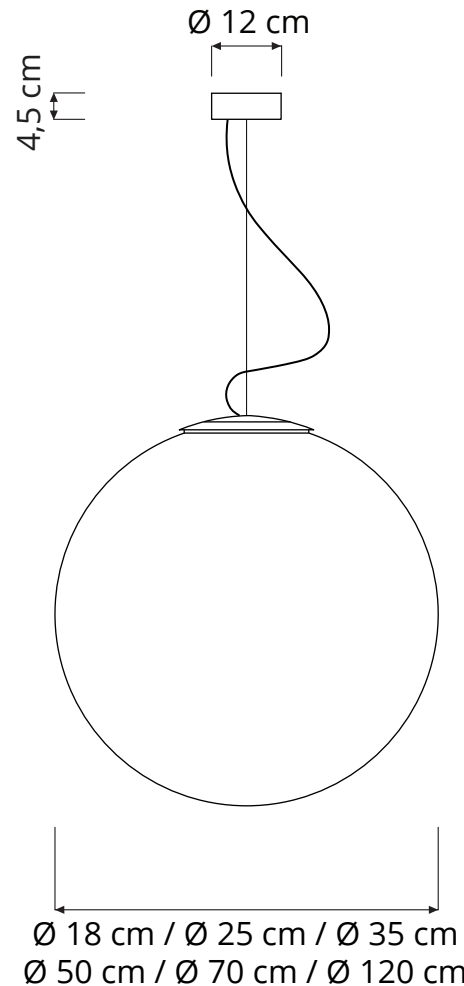

LUNA 1/2/3/4/18/25

PENDANT Ø 35/50/70/120/18/25

Luna 1 (Ø 35 cm) max 52W hal-eco | E27 (220V) - E26 (120V)
Equivalent W dimmable LED bulbs compatible | rec. LED 13W

Luna 2 (Ø 50 cm) max 70W hal-eco | E27 (220V) - E26 (120V)
Equivalent W dimmable LED bulbs compatible | rec. LED 13W

Luna 3 (Ø 70 cm) max 105W hal-eco | E27 (220V) - E26 (120V)
Equivalent W dimmable LED bulbs compatible | rec. LED 30W

Luna 4 (Ø 120 cm) max 105W hal-eco | E27 (220V) - E26 (120V)
Equivalent W dimmable LED bulbs compatible | rec. LED 30W

Luna 18 (Ø 18 cm) max 6W LED | E14 (220V) - E12 (120V)

Luna 25 (Ø 25 cm) max 6W LED | E14 (220V) - E12 (120V)

Led color temperature recommended:
neutral white 4200 °K / warm white 2700 °K

MATERIALS

Laprene, steel, nebulite (fiberglass)