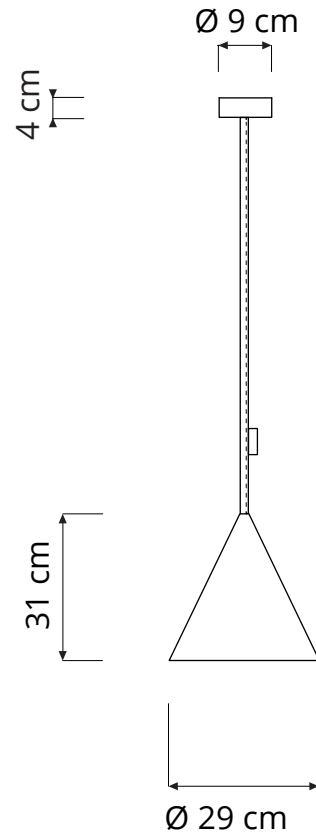

# JAZZ PENDANT

**Jazz** (Ø 29 cm x 31 cm) max 28W hal-eco | E14 (220V) - E12 (120V)  
Equivalent W dimmable LED bulbs compatible | rec. LED 6W

Led color temperature recommended:  
neutral white 4200 °K / warm white 2700 °K