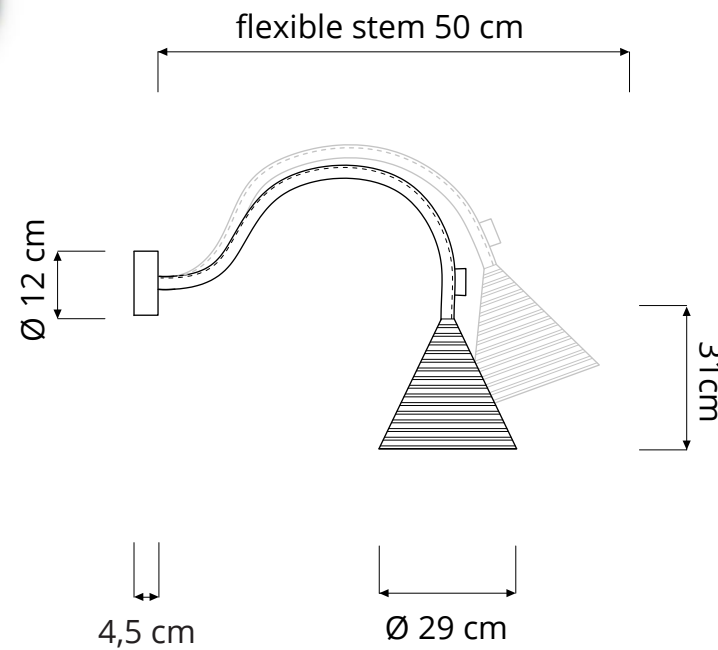

JAZZ A STRIPE

WALL LAMP

Jazz A stripe (Ø 29 cm x 31 cm) max 28W hal-eco
E14 (220V) - E12 (120V)
Equivalent W dimmable LED bulbs compatible | rec. LED 6W

Led color temperature recommended:
neutral white 4200 °K / warm white 2700 °K

MATERIAL

Laprene, steel, nylon, nebulite (fiberglass), 100% wool

CANOPY COLOR

BASE/STEM COLOR

BULBS ARE NOT INCLUDED.

RECYCLED CARDBOARD

PROUDLY DESIGNED AND MADE
IN ROME | ITALY

RESPONSIBLE HANDMADE
QUALITY