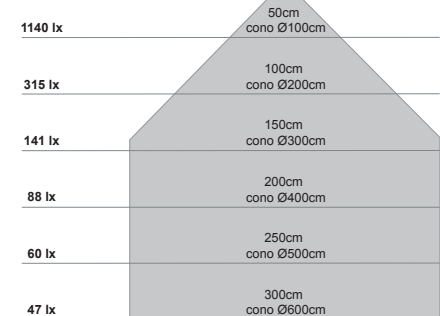

Led : 3000°K (W), 4000°K (N)

Optic : 36°, 80°

finitura finishes	cod.	+	Led	+	Opt
---------------------	------	---	-----	---	-----

Flute Micro 3W (10cm) Pot. | Pow. 3W | 24VDC - 700 mA
Flus. Nom. | Tot. Eff. Lm 612 (W) | 678 (N)

IP 44

DIMENSIONI | DIMENSIONS

SISTEMA DI FISSAGGIO | FIXING SYSTEM

INC/SP

FOTOMETRIE | PHOTOMETRIC DIAGRAMS

FLUTE MINI - 6W - 90°

FLUTE MAXI - 6W / 10W - 90°

Flute Maxi 6W (60cm) Pot. I Pow. 6W | 220/240Vac
 Flus. Nom. I Tot. Eff. Lm 612 (W) | 678 (N)