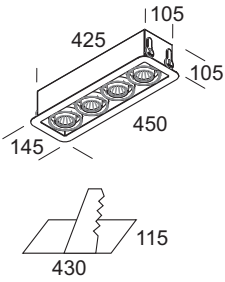

Led DM **Led DM** Dimmerabile PUSH/DALI
Dimmable PUSH/DALI (info page10)

Flash I4

Colore cornice Ring color

AL BI
Codice Code

W_{max}

LUMEN

LUMEN/W

Articolo Item	AL	BI	W _{max}	led	LUMEN	IP	LUMEN/W	Icon
Led flash I4S-W	20299	20291	28,4	led	3200	IP20	⊕ 113	A
Led DM flash I4S-W DM	20319	20311	28,4	led	3200	IP20	⊕ 113	A
Led flash I4S-N	20309	20301	28,4	led	3200	IP20	⊕ 113	A
Led DM flash I4S-N DM	20329	20321	28,4	led	3200	IP20	⊕ 113	A
Led flash I4L-W	20339	20331	28,4	led	3200	IP20	⊕ 113	B
Led DM flash I4L-W DM	20359	20351	28,4	led	3200	IP20	⊕ 113	B
Led flash I4L-N	20349	20341	28,4	led	3200	IP20	⊕ 113	B
Led DM flash I4L-N DM	20369	20361	28,4	led	3200	IP20	⊕ 113	B