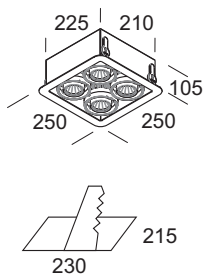

Flash IQ

Led flash IQS-W	20379	20371	28,4	led	3200	IP20	⊕ 113	A
Led DM flash IQS-W DM	20399	20391	28,4	led	3200	IP20	⊕ 113	A
Led flash IQS-N	20389	20381	28,4	led	3200	IP20	⊕ 113	A
Led DM flash IQS-N DM	20409	20401	28,4	led	3200	IP20	⊕ 113	A
Led flash IQL-W	20419	20411	28,4	led	3200	IP20	⊕ 113	B
Led DM flash IQL-W DM	20439	20431	28,4	led	3200	IP20	⊕ 113	B
Led flash IQL-N	20429	20421	28,4	led	3200	IP20	⊕ 113	B
Led DM flash IQL-N DM	20449	20441	28,4	led	3200	IP20	⊕ 113	B

Colore cornice Ring color

AL RAL 9006
Alluminio Aluminium

BI RAL 9016
Bianco opaco Matt white

Led Equipaggiata con led 3000K - Equipped with led 3000K

Led Equipaggiata con led 4000K - Equipped with led 4000K

Led DM Led DM Dimmerabile PUSH/DALI
Dimmable PUSH/DALI (info page10)