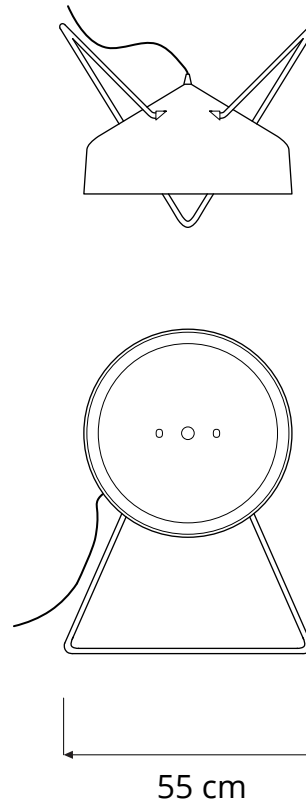

CYRCUS F

FLOOR LAMP

Cyrcus F (Ø 40 cm x 22,5 cm) max 70W hal-eco | E27 (220V) - E26 (120V)
Equivalent W dimmable LED bulbs compatible | rec. LED 13W

Led color temperature recommended:
neutral white 4200 °K / warm white 2700 °K

MATERIALS

Cyrcus F nebula: steel, nebulite (fiberglass)
Cyrcus F lavagna: steel, nebulite, blackboard effect resin
Cyrcus F cemento: steel, nebulite, cement effect paint

TRANSPARENT VERSION

COLOR

 white (transparent)