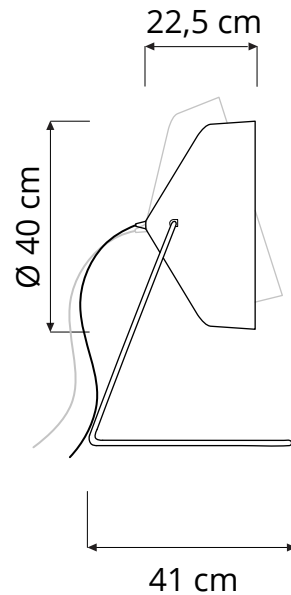

CYRCUS F

FLOOR LAMP

Cyrcus F (Ø 40 cm x 22,5 cm) max 70W hal-eco | E27 (220V) - E26 (120V)
Equivalent W dimmable LED bulbs compatible | rec. LED 13W

Led color temperature recommended:
neutral white 4200 °K / warm white 2700 °K