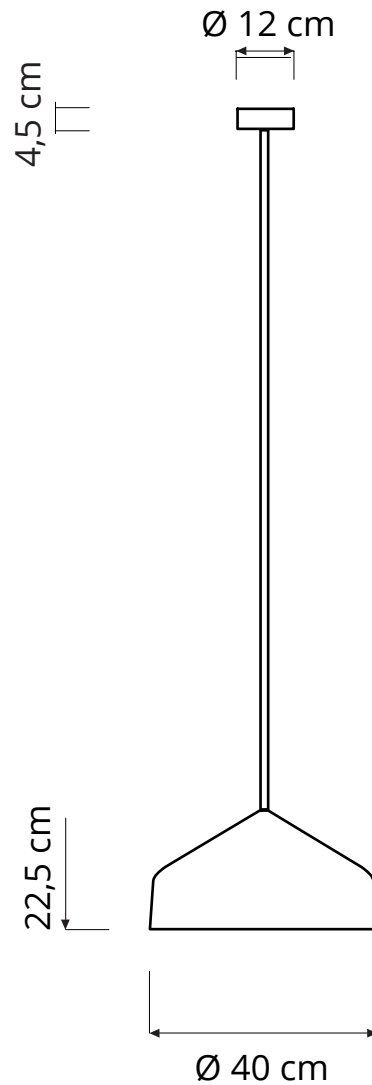

CYRCUS PENDANT

Cyrcus (Ø 40 cm x 22,5 cm) max 70W hal-eco | E27 (220V) - E26 (120V)
Equivalent W dimmable LED bulbs compatible | rec. LED 13W

Led color temperature recommended:
neutral white 4200 °K / warm white 2700 °K

COLOR

○ white (transparent)

BICOLOR VERSION

OUTER COLOR

● grey (concrete)
● black (blackboard)

INNER COLOR

● red ● gold
● orange ● bronze
● turquoise ● silver
○ white
● blue
● magenta

INCLUDES 130 CM CORD, TEXTILE CABLE COVER AND LAPRENE (RUBBER) CEILING CANOPY. CUSTOM CORD LENGTHS ARE AVAILABLE FOR AN ADDITIONAL CHARGE. BULBS ARE NOT INCLUDED.