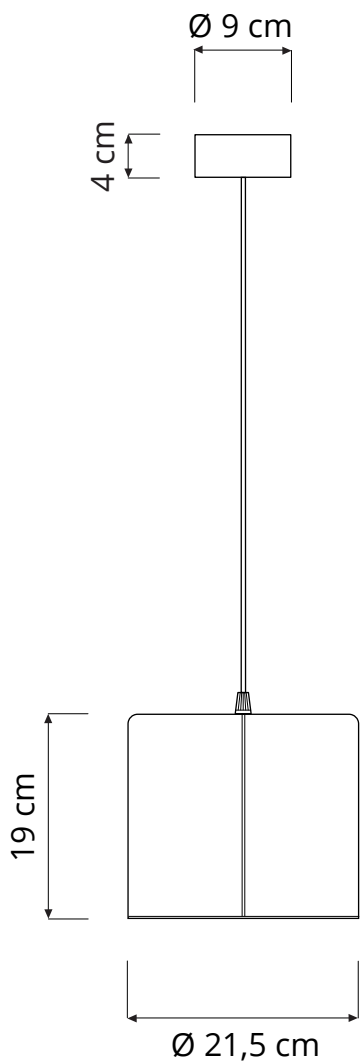

## PENDANT/WALL LAMP

**Candle 2** ( $\varnothing 21,5 \text{ cm} \times 19 \text{ cm}$ ) max 8W LED | E14 (220V) - E12 (120V)  
Equivalent W dimmable LED bulbs compatible | rec. LED 6W

Led color temperature recommended:  
neutral white 4200 °K / warm white 2700 °K