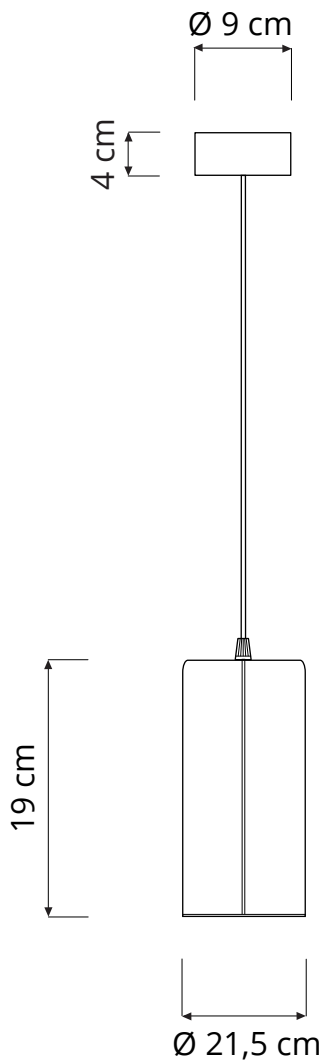

CANDLE 1

PENDANT/WALL LAMP

Candle 1 ($\varnothing 11,5 \text{ cm} \times 24 \text{ cm}$) max 8W hal-eco | E14 (220V) - E12 (120V)
 Equivalent W dimmable LED bulbs compatible | rec. LED 6W

Led color temperature recommended:
 neutral white 4200 °K / warm white 2700 °K

MATERIALS

Laprene

CANOPY COLOR

-  white
-  grey
-  dark blue
-  neutral

CABLE COLOR

-  transparent
-  gold
-  white
-  white/black
-  red
-  white/red
-  yellow
-  blue
-  orange fluo

INCLUDES 250 CM CORD AND LAPRENE (RUBBER) CEILING CANOPY.
 BULBS ARE NOT INCLUDED.

RECYCLED CARDBOARD

PROUDLY DESIGNED AND MADE
 IN ROME | ITALY

RESPONSIBLE HANDMADE
 QUALITY

WET CLOTH RECOMMENDED
 CLEANING

USE IN DRY LOCATION ONLY

DESIGNED TO RECYCLE