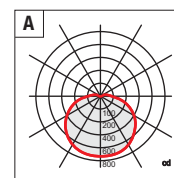

Colore struttura Structure color

Asia 250

Articolo Item

BI	NE
Codice	Code

W_{max}

LUMEN

LUMEN/W

Led	asia 250 led-W	76041	76047	8,33	led	1090	IP20	⊕	131	A
Led	asia 250 led-N	76051	76057	8,33	led	1090	IP20	⊕	131	A

Asia 350

Led	asia 350 led-W	76061	76067	15,3	led	2070	IP20	⊕	135	A
Led	asia 350 led-N	76071	76077	15,3	led	2070	IP20	⊕	135	A

Asia 550

Led	asia 550 led-W	76081	76087	34,1	led	3550	IP20	⊕	104	A
Led DM	asia 550 DM led-W	76091	76097	34,1	led	3550	IP20	⊕	104	A
Led	asia 550 led-N	76101	76107	34,1	led	3550	IP20	⊕	104	A
Led DM	asia 550 DM led-N	76111	76117	34,1	led	3550	IP20	⊕	104	A

Colore struttura Structure color

BI	RAL 9016	NE	RAL 9005
Bianco opaco Matt white		Nero opaco Matt black	

Led Equipaggiata con led 3000K - Equipped with led 3000K

Led Equipaggiata con led 4000K - Equipped with led 4000K

Led DM Led DM Dimmerabile PUSH/DALI
Dimmable PUSH/DALI (info page10)