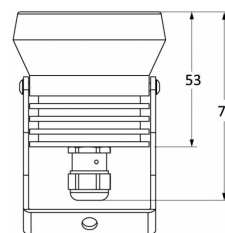

D: 60 mm
H: 74 mm

Material

Body made of anodized powder coated aluminium alloy bracket made of AISI 316L stainless steel; screws made of stainless steel flat screen made of transparent extra-clear tempered glass.