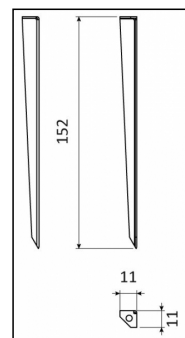

A830K0001KK
Spike for
installation in the
ground