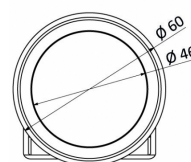

D: 60 mm
H: 74 mm

Material

Body made of anodized powder coated aluminium alloy bracket made of AISI 316L stainless steel; screws made of stainless steel flat screen made of transparent extra-clear tempered glass.