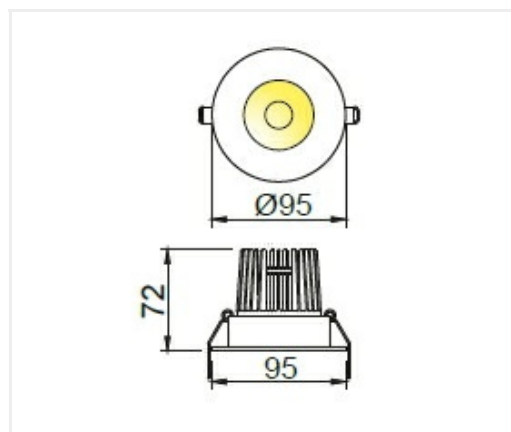

0874 Point Led IP 65

08742BN1E

Application Area

indoor/outdoor

Description

Cutting hole

85mm

Lamp specification

MacAdam: 3

Color temp.: 3000K

IRC/CRI: IRC >80

Nominal luminous flux: 1100lm

Beam Angle: 40°

Wiring Specification

Driver standard

220-240V 50-60Hz 350mA

Power 14W

Construction specifications

Body: Die-cast aluminium body painted white polycarbonate lens diffuser and steel springs

Color: White

Painting:

TA max: 30°

Photobiological safety: RG1

IP rate: 65

Glow wire: 850°

Accessories