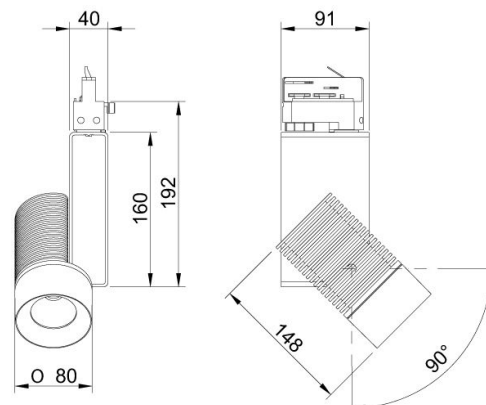

11620.01

Micky

Micky LED adjustable spotlight white

Electronic driver and adaptor for electrified Novatrack included.
Item complete of both 24° and 60° reflectors interchangeable.
Satin diffuser IP40.

01 white

D: 80 mm
L: 148 mm

Installations

Fixture for track mounting on electrified Novatrack.

Wiring

Integrated electronic driver for LED.

Supply voltage: 220-240V 50/60Hz

Total power: 29W

Power factor: 0.9

Sources

Color: white

Power: 26W

Color temperature: 3000K

CRI: >80

Nominal flux (Tc=25°C): 3020 lm

Lamp included

Photometric data

Luminous flux (Ta=25°C): 2142 lm

Beamwidth: 24°/60