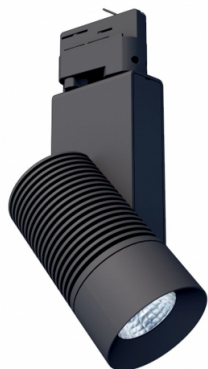

11620.01

Micky

Micky LED adjustable spotlight white

Electronic driver and adaptor for electrified Novatrack included.
Item complete of both 24° and 60° reflectors interchangeable.
Satin diffuser IP40.

01 white

D: 80 mm
L: 148 mm

Installations

Fixture for track mounting on electrified Novatrack.

Wiring

Integrated electronic driver for LED.

Supply voltage: 220-240V 50/60Hz

Total power: 29W

Power factor: 0.9