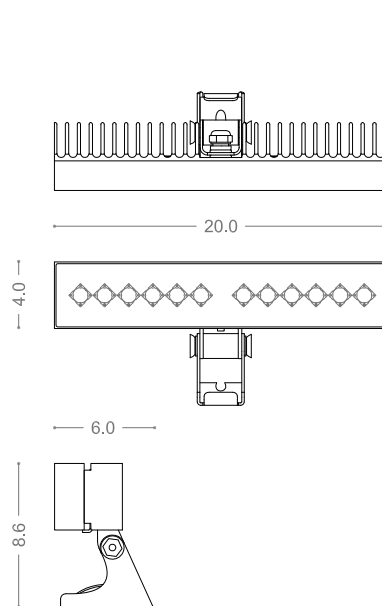

Wall/Ceiling Linear LED device. Made of anodized aluminium, PMMA and fixing stirrup in stainless steel. With the kit box for built in driver possibility to feed directly to 220/240Vac.

Led : 3000°K (W), 4000°K (N)

Optic : 16°, 25°, EL (ellittica) (43°x16°)

Potenza | Power 24W - 700mA

Flusso Nominale | Total Efficiency Lm 2400 (W) | 2640 (N)

finitura finishes	cod.	Led	Opt
Alluminio Anodizzato Nero Black Anodized Aluminium	35280 __	W	16
Alluminio Anodizzato - Bianco Anodized Aluminium - White	35281 __	N	25
			EL

Potenza | Power 24W - 700mA | 220/240 Vac

kit scatola per alimentazione a bordo diretta 220/240 Vac kit box for built in driver	35740
--	-------

IP 65

DIMENSIONI | DIMENSIONS

FOTOMETRIE | PHOTOMETRIC DIAGRAMS

PIXEL - 24W - 16°

PIXEL - 24W - 48°x18°

Collegamento in serie | [Serial connection](#)

Alimentatori vedi pag. Accessori e Alimentatori

Transformers see page [Accessories and Transformers](#)